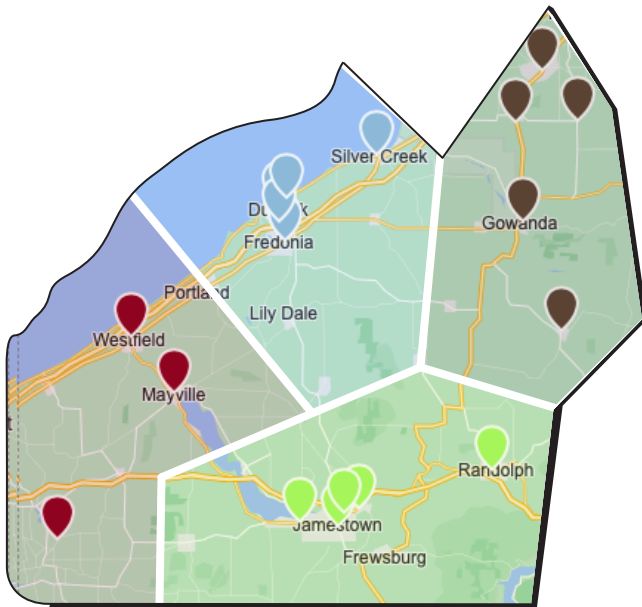

- Family #3
  St. Anthony, Fredonia
  St. Joseph, Fredonia
  Our Lady of Mount Carmel, Silver Creek
  St. Elizabeth Ann Seton, Dunkirk
  Holy Trinity, Dunkirk
  Blessed Mary Angela, Dunkirk
- Family #4
  St. Patrick, Randolph
  Our Lady of Loretto, Falconer
  St. James, Jamestown
  Sacred Heart, Lakewood
  Holy Apostles, Jamestown
- Family #5
  St. Mary of Lourdes, Mayville
  Christ Our Hope, Clymer
  St. Dominic, Westfield

- Family #27
  Immaculate Conception, Eden
  St. Joseph, Gowanda
  St. Mary, Cattaraugus
  Holy Spirit, North Collins
  Epiphany of Our Lord, North Collins