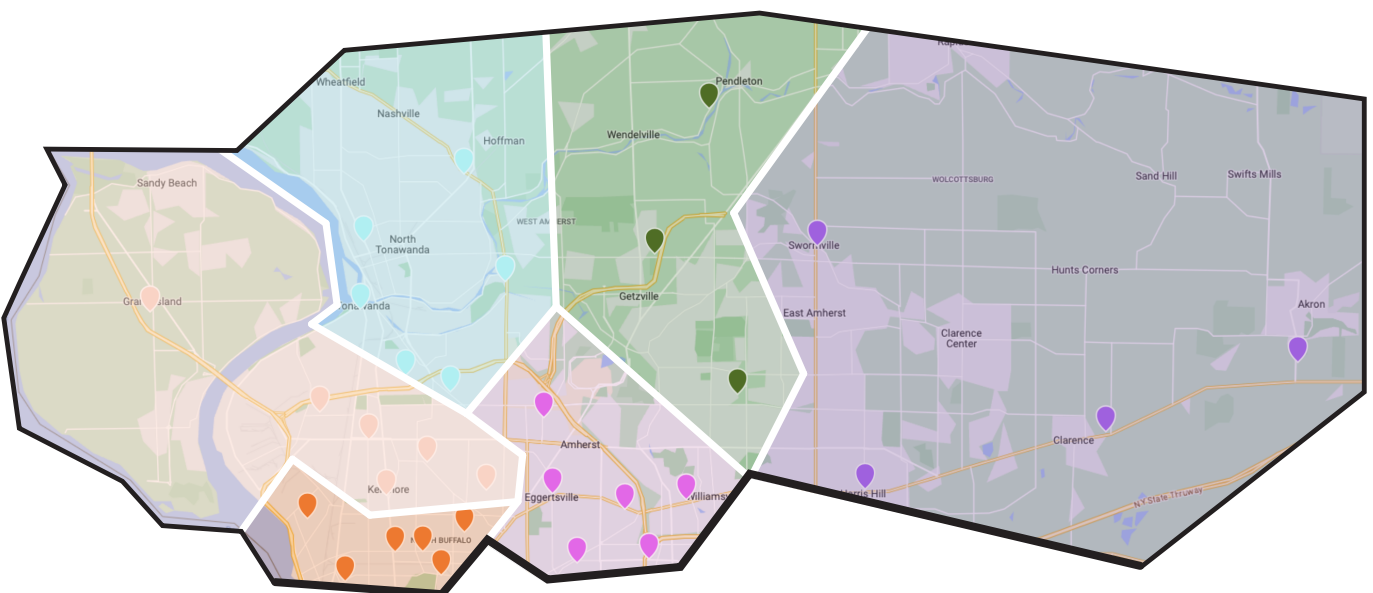

Family #15
Our Lady of Peace, Clarence
St. Teresa of Avila, Akron
Nativity of the Blessed Virgin Mary, Williamsville
St. Mary, Swormville

Family #16
St. Leo the Great, Amherst
St. Benedict, Eggertsville
Christ the King, Snyder
St. Aloysius Gonzaga, Cheektowaga
Infant of Prague, Cheektowaga
SS. Peter & Paul, Williamsville

Family #17
St. Andrew, Kenmore
Blessed Sacrament, Tonawanda
St. John the Baptist, Kenmore
St. Paul, Kenmore
St. Timothy, Tonawanda
St. Stephen, Grand Island

Family #18
St. Amelia, Tonawanda
St. Christopher, Tonawanda
St. Francis of Assisi, Tonawanda
St. Andrew Kim RC Mission, Tonawanda
St. Jude the Apostle, North Tonawanda
Our Lady of Czestochowa, North Tonawanda

Family #19
St. Pius X, Getzville
Good Shepherd, Pendleton
St. Gregory the Great, Williamsville

Family #20
Assumption, Buffalo
Holy Spirit, Buffalo
St. Margaret, Buffalo
St. Mark, Buffalo
St. Rose of Lima, Buffalo
All Saints, Buffalo