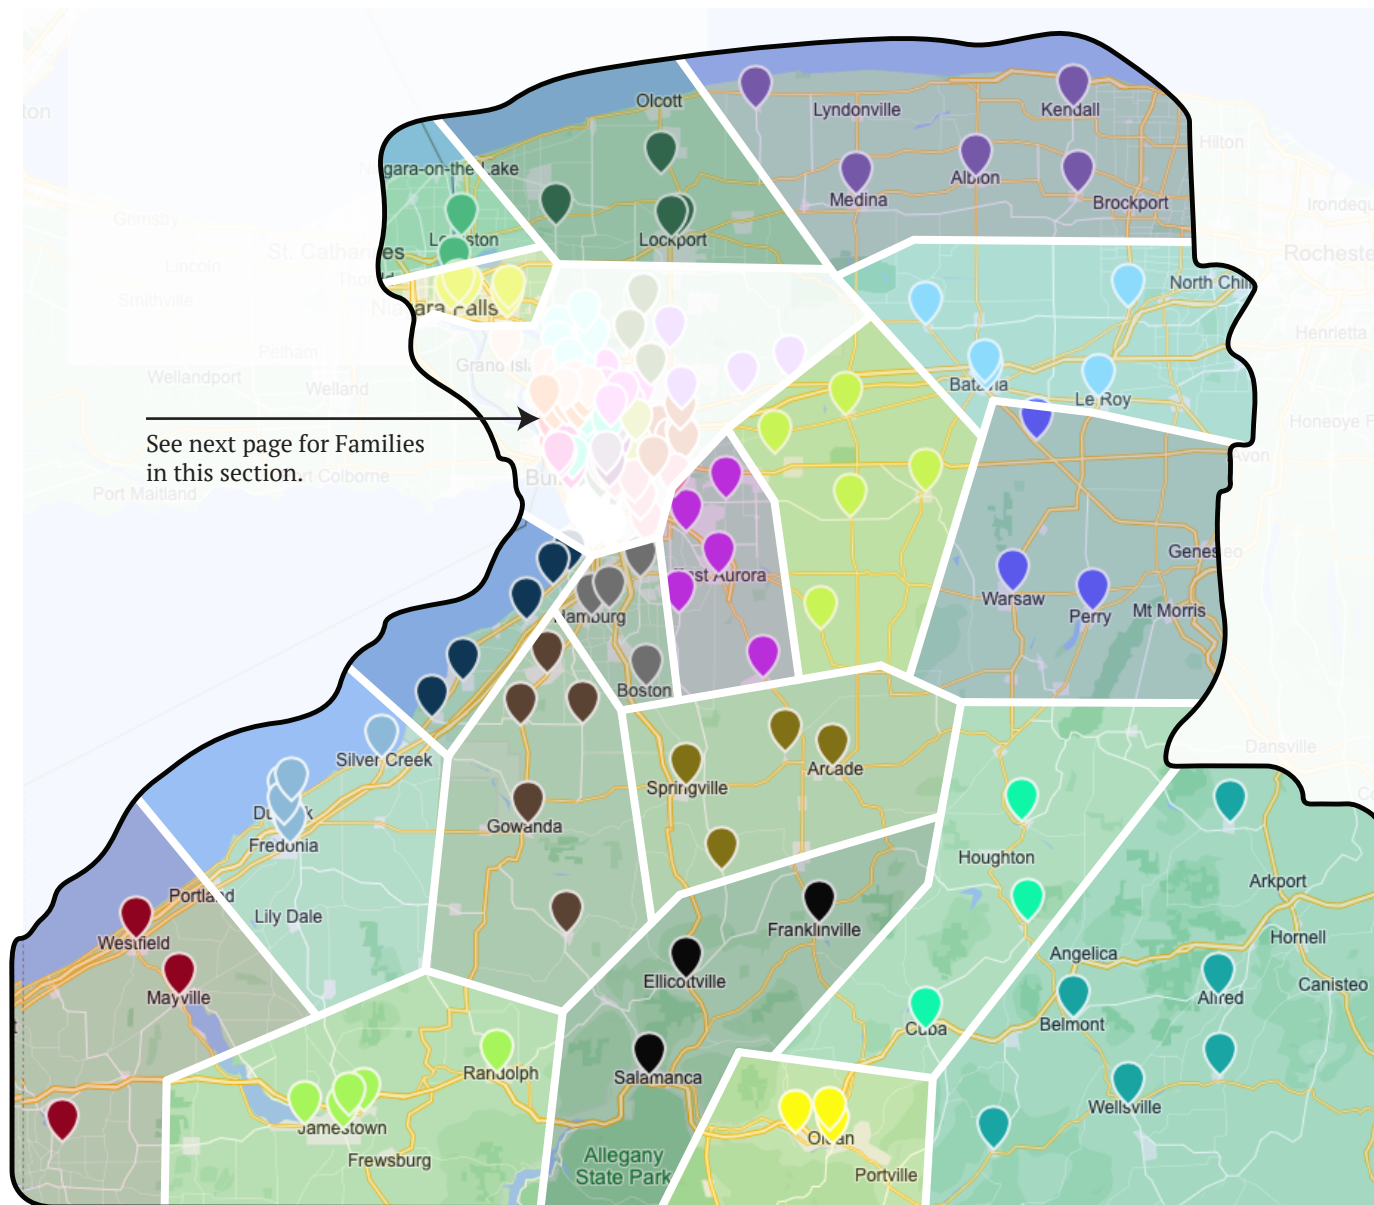

Family of Parishes Map

This is for illustrative purposes only and does not define accurate boundary lines for family of parishes

Family #10
 St. John the Baptist, Lockport
 All Saints, Lockport
 Immaculate Conception, Ransomville
 St. Brendan on the Lake, Newfane

Family #11
 Our Lady of the Lake, Barker
 St. Mary, Holley
 St. Mark, Kendell
 Holy Family, Albion
 Holy Trinity, Medina

Family #34
 St. Raphael, Niagara Falls
 St. Peter, Lewiston

Family #35
 St. John de LaSalle, Niagara Falls
 St. Vincent de Paul, Niagara Falls
 St. Mary of the Cataract, Niagara Falls
 Divine Mercy, Niagara Falls
 Holy Family of Jesus Mary and Joseph, Niagara Falls

- Family #3
 St. Anthony, Fredonia
 St. Joseph, Fredonia
 Our Lady of Mount Carmel, Silver Creek
 St. Elizabeth Ann Seton, Dunkirk
 Holy Trinity, Dunkirk
 Blessed Mary Angela, Dunkirk
- Family #4
 St. Patrick, Randolph
 Our Lady of Loretto, Falconer
 St. James, Jamestown
 Sacred Heart, Lakewood
 Holy Apostles, Jamestown
- Family #5
 St. Mary of Lourdes, Mayville
 Christ Our Hope, Clymer
 St. Dominic, Westfield

- Family #6
 Immaculate Conception, East Aurora
 Annunciation, Elma
 St. George, West Falls
 St. Vincent de Paul, Springbrook
 St. Joseph, Holland

 Family #7
 Fourteen Holy Helpers, West Seneca
 Queen of Heaven, West Seneca
 St. John XXIII, West Seneca
 St. Gabriel, Elma
 St. John Vianney, Orchard Park